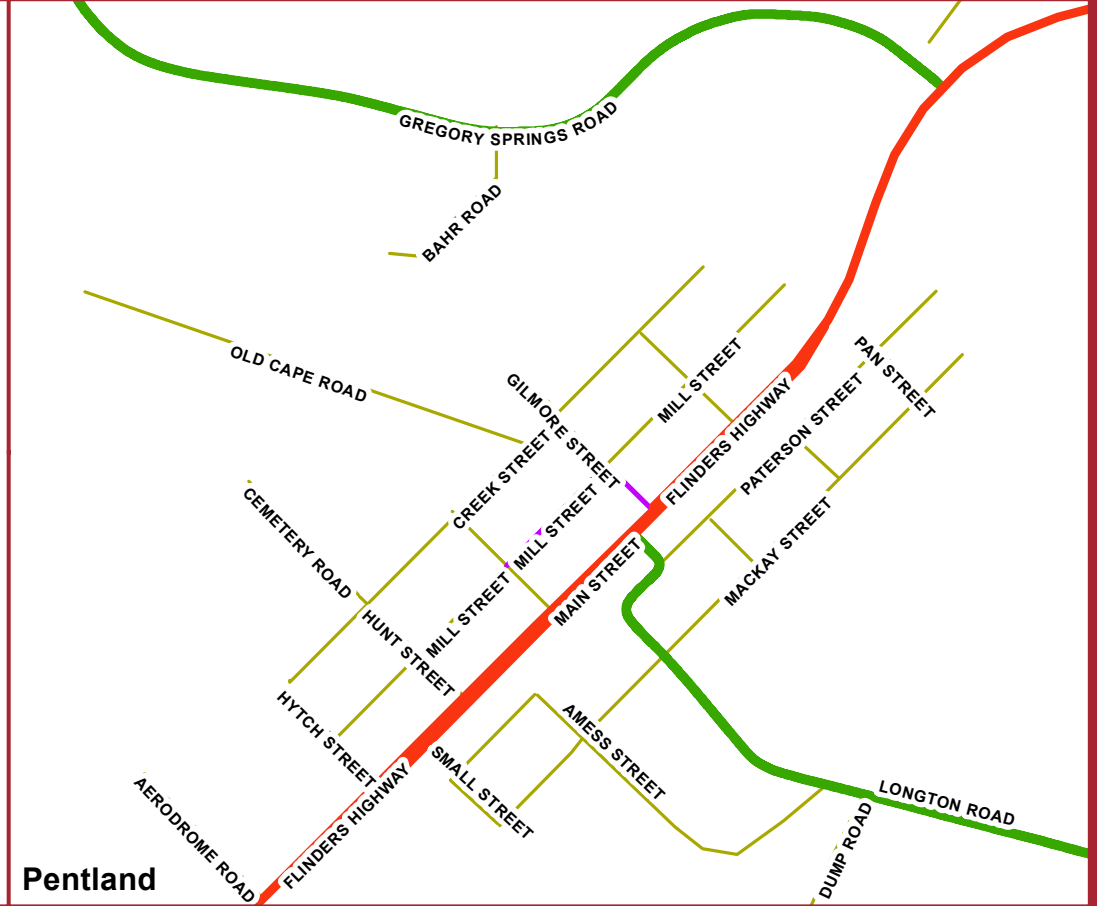

Greenvale

Hidden Valley

Mingela

Ravenswood

Homestead

Pentland

LEGEND

Road Hierarchy

- Main Road
- Arterial
- Collector
- Feeder
- Access
- Private

Road Hierarchy Townships

Not To Scale

Po Box 189 CHARTERS TOWERS QLD 4820
 T: (07) 4761 5300
 E: mail@charters Towers.qld.gov.au
 www.charters Towers.qld.gov.au

Date: 3/07/2015
 Drawn By: Ilickey
 Document: road_hierarchy_maps_townships