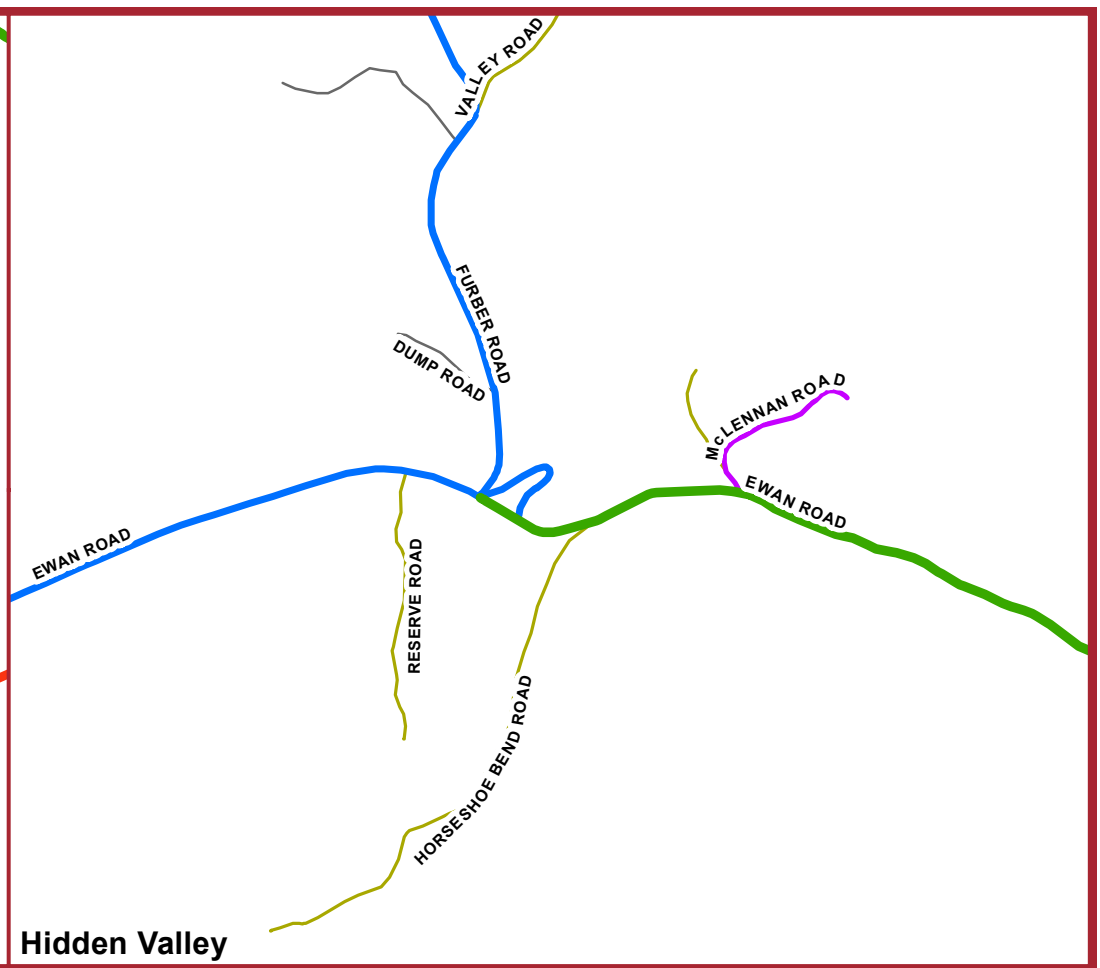

Greenvale

Hidden Valley

Mingela

Ravenswood

Homestead

Pentland

LEGEND

Road Hierarchy

- Main Road
- Arterial
- Collector
- Feeder
- Access
- Private

Road Hierarchy Townships

Not To Scale

Po Box 189 CHARTERS TOWERS QLD 4820
 T: (07) 4761 5300
 E: mail@charters Towers.qld.gov.au
 www.charters Towers.qld.gov.au

Date: 3/07/2015
 Drawn By: Ilickey
 Document: road_hierarchy_maps_townships