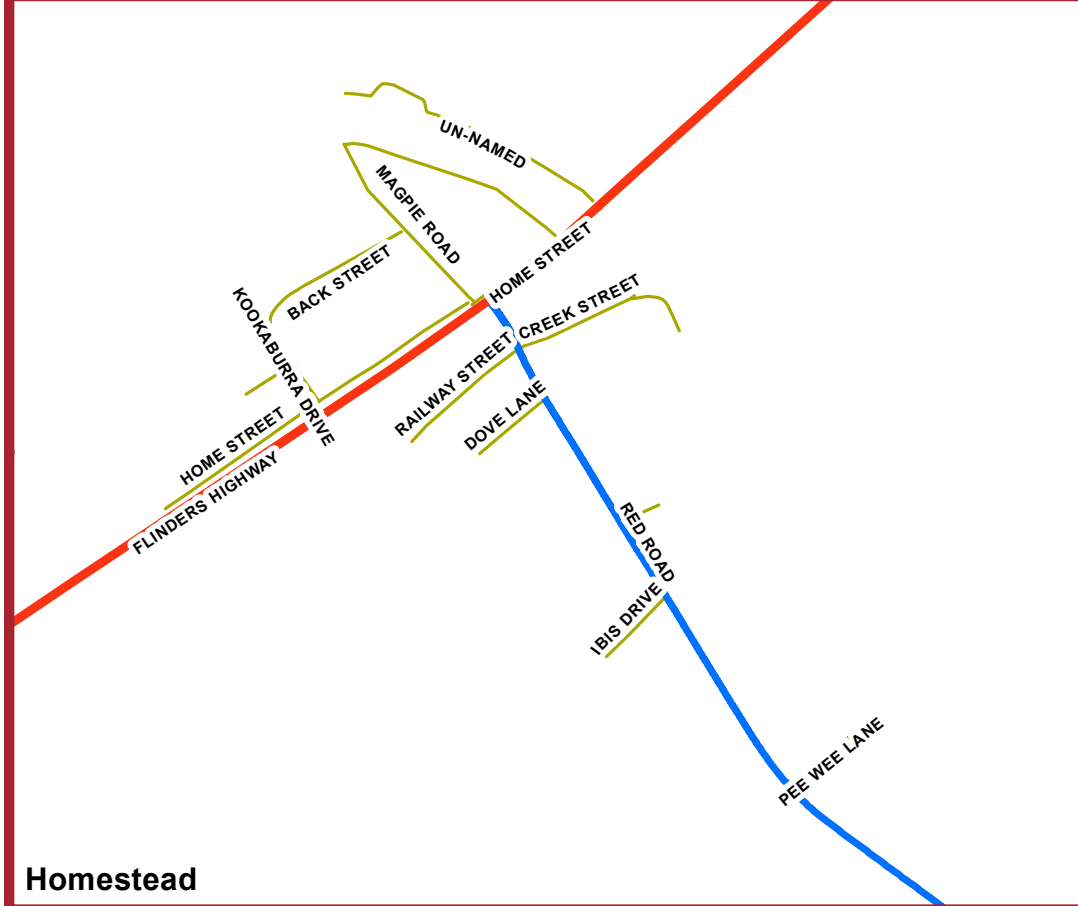

Greenvale

Hidden Valley

Mingela

Ravenswood

Homestead

Pentland

LEGEND

Road Hierarchy

- Main Road
- Arterial
- Collector
- Feeder
- Access
- Private

Road Hierarchy Townships

Not To Scale

Po Box 189 CHARTERS TOWERS QLD 4820
 T: (07) 4761 5300
 E: mail@charters Towers.qld.gov.au
 www.charters Towers.qld.gov.au

Date: 3/07/2015
 Drawn By: Ilickey
 Document: road_hierarchy_maps_townships