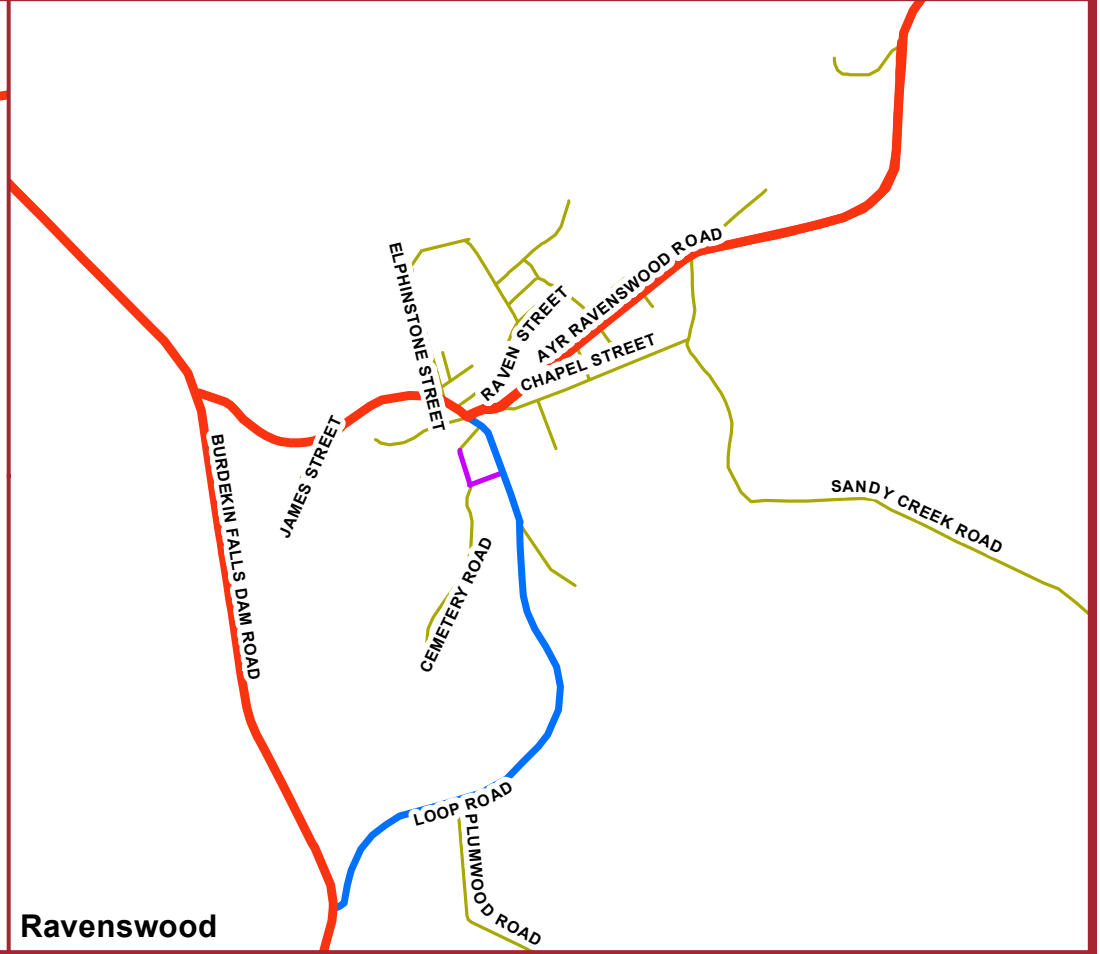

Greenvale

Hidden Valley

Mingela

Ravenswood

Homestead

Pentland

LEGEND

Road Hierarchy

- Main Road
- Arterial
- Collector
- Feeder
- Access
- Private

Road Hierarchy Townships

Not To Scale

Po Box 189 CHARTERS TOWERS QLD 4820
 T: (07) 4761 5300
 E: mail@charters Towers.qld.gov.au
 www.charters Towers.qld.gov.au

Date: 3/07/2015
 Drawn By: Ilickey
 Document: road_hierarchy_maps_townships