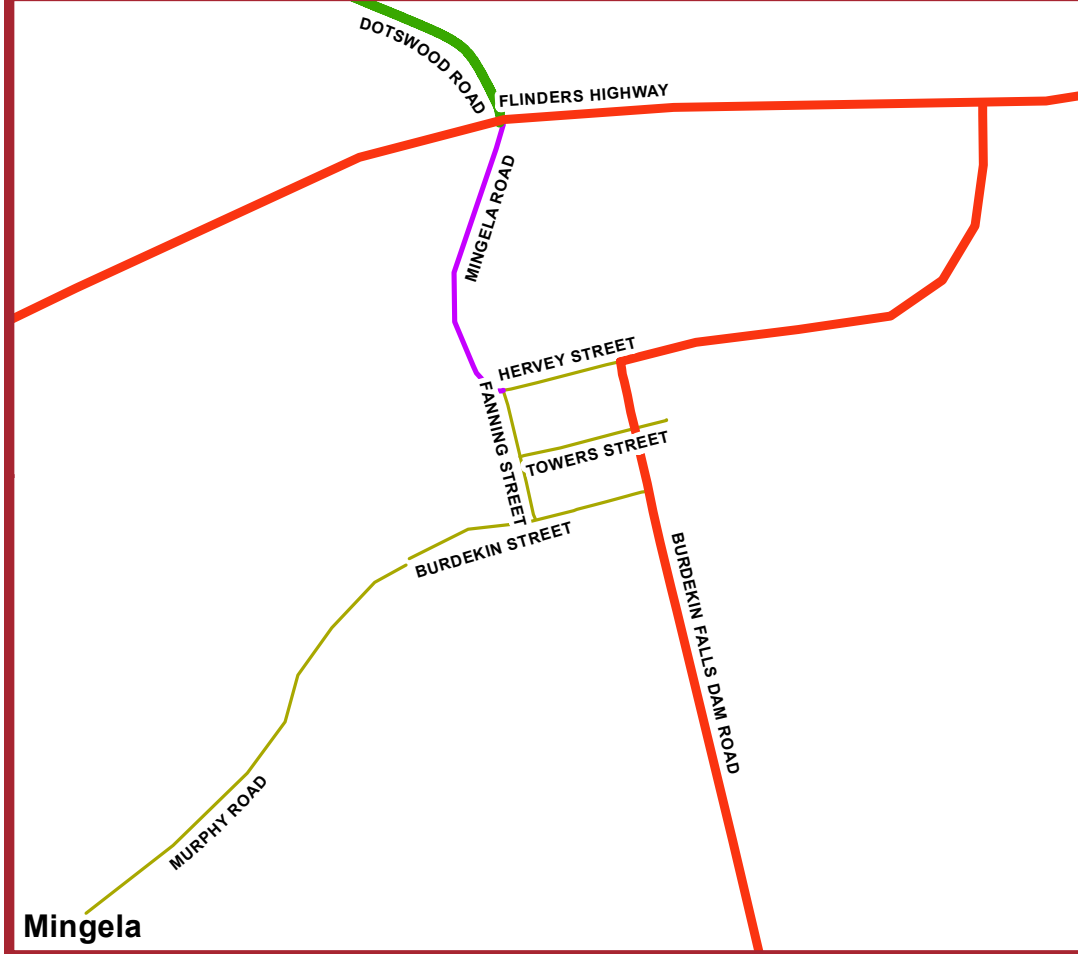

Greenvale

Hidden Valley

Mingela

Ravenswood

Homestead

Pentland

LEGEND

Road Hierarchy

- Main Road
- Arterial
- Collector
- Feeder
- Access
- Private

Road Hierarchy Townships

Not To Scale

Po Box 189 CHARTERS TOWERS QLD 4820
 T: (07) 4761 5300
 E: mail@charters Towers.qld.gov.au
 www.charters Towers.qld.gov.au

Date: 3/07/2015
 Drawn By: Ilickey
 Document: road_hierarchy_maps_townships