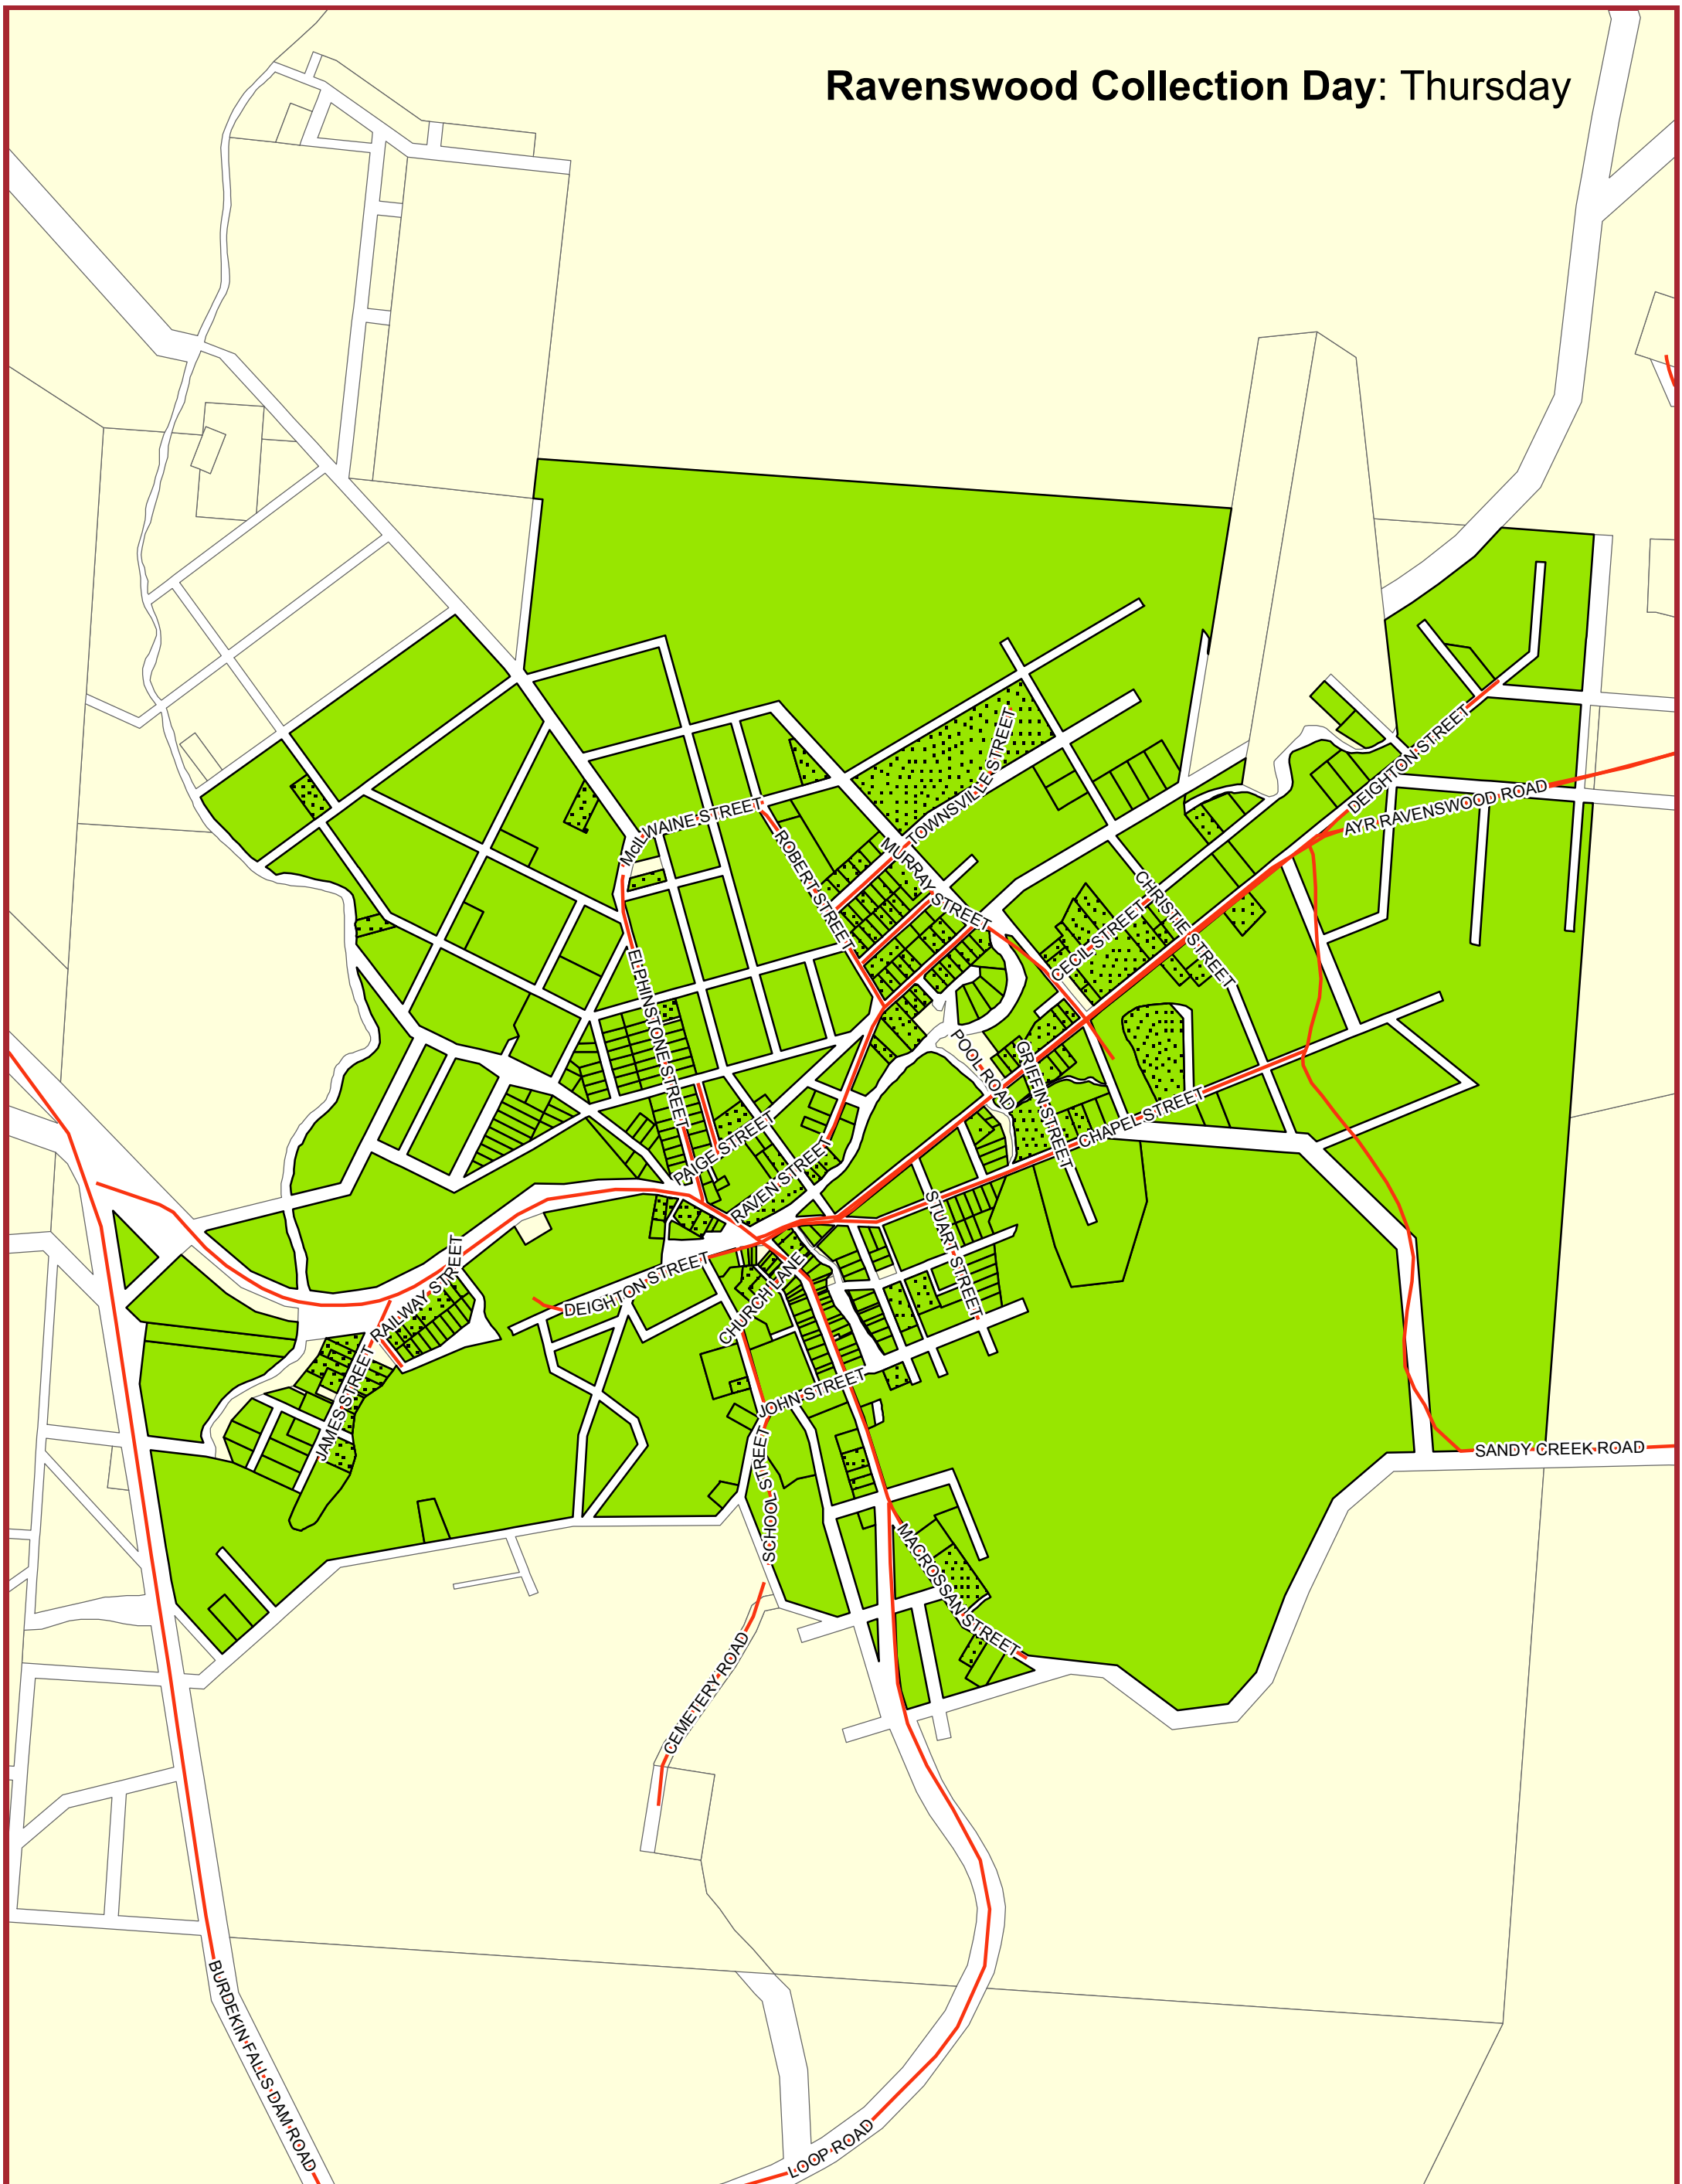

Ravenswood Collection Day: Thursday

LEGEND

- Refuse Collections
- Defined Collection Area
- Land Parcels
- Road Centrelines

Ravenswood Defined Refuse Collection Area 2015

Scale @ A3 - 1:12,500

Po Box 189 CHARTERS TOWERS QLD 4820
T: (07) 4761 5300
E: mail@charters Towers.qld.gov.au
www.charters Towers.qld.gov.au

Date: 9/07/2015
Drawn By: Ihickey
Document:
2015_refuse_collection_areas